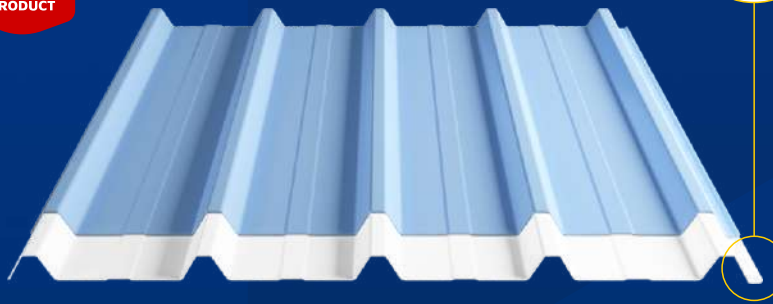

SINGLE WALL OD 750 TRIMDECK

Spesifikasi Produk

Profil - Single Wall OD 750 Trimdeck

Drawing - Single Wall OD 750 Trimdeck

Standart Length : 4' m / 5' m / 6' m
Standart Width : 810 mm
Effective Width : 750 mm
CNP Support Distance : 750 mm (max)

Color White Doff Blue Doff

Weight : ± 2 kg/m' (2,6 kg/m²)
Thickness : 1,2 mm
Wave Height : 25 mm
Slope Angle : 15°
Material : UPVC, UV Protection, Pigment

Aksesoris Penunjang

<p>Top Ridge Sheet (NOK)</p>	<p>Roof Seal Set SW 6 cm</p>	<p>Weather Seal</p>

SINGLE WALL OD 1000 TRIMDECK

NEW
PRODUCT

Fitur Baru - Tali Air

- Standart Length : 4' m / 5' m / 6' m, custom **
- Standart Width : 1090 mm
- Effective Width : 1000 mm
- CNP Support Distance : 750 mm (max)
- Weight : ± 2,7 kg/m' (2,7 kg/m²)
- Thickness : 1,2 mm
- Wave Height : 38 mm
- Slope Angle : 15°
- Material : UPVC, UV Protection, Pigment