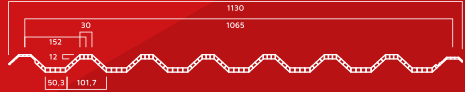

Translucent Blue

Translucent White

Twin Wall RF 1065

Drawing - Twin Wall RF 1065

SPESIFIKASI LENGKAP

| | | | |
|----------------------|------------------------------------|-------------|------------------------------|
| Standart Length | 6'm/8'm/10'm/12'm/custom* | Thickness | 12 mm |
| Standart Width | 1130 mm | Wave Height | 45 mm |
| Effective Width | 1065 mm | Slope Angle | 15° |
| CNP Support Distance | 1200 mm (max) | Material | UPVC, UV Protection, Pigment |
| Weight | ± 6 kg/m' (5,6 kg/m ²) | | |