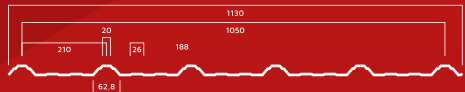

Drawing - Single Wall RF 1050

SPESIFIKASI LENGKAP

Standart Length	6'm/8'm/10'm/12'm/custom*	Thickness	2 mm
Standart Width	1130 mm	Wave Height	28 mm
Effective Width	1050 mm	Slope Angle	15°
CNP Support Distance	750 mm (max)	Material	UPVC, UV Protection, Pigment
Weight	± 4 kg/m' (3,81 kg/m²)