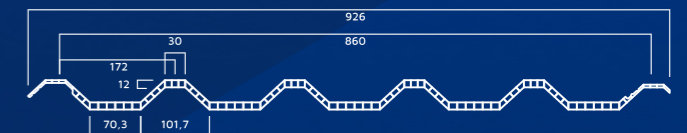

Drawing - Single Wall OD 750 Trimdeck

Pilihan Warna ● White Doff ● Blue Doff

**Single Wall
OD 1000 Trimdeck**

Drawing - Single Wall OD 1000 Trimdeck

Pilihan Warna ● White Doff ● Blue Doff

**Single Wall
OD 880 Greca**

Drawing - Single Wall OD 880 Greca

Pilihan Warna ● White Doff ● Blue Doff

**Twin Wall
OD 760**

Drawing - Twin Wall OD 760

Pilihan Warna ● White Doff ● Blue Doff

**Twin Wall
OD 860**

Drawing - Twin Wall OD 860

Pilihan Warna ● White Doff ● Blue Doff

SPESIFIKASI TEKNIS

Tipe	Standart Lenght	Standart Width	Effective Width	CNP Support Distance	Weight	Thickness	Wave Height	Slope Angle	Material
Single Wall OD 750 Trimdeck	4' m/5' m/6' m, custom**	810 mm	750 mm	750 mm (max)	± 2 kg/m' (2,67 kg/m²)	1,2 mm	25 mm	15°	UV Protection, UPVC, Pigment
Single Wall OD 1000 Trimdeck	4' m/5' m/6' m, custom**	1090 mm	1000 mm	750 mm (max)	± 2,7 kg/m' (2,7 kg/m²)	1,2 mm	38 mm	15°	UV Protection, UPVC, Pigment
Single Wall OD 880 Greca	3' m/4' m/5' m/6' m, custom**	940 mm	880 mm	750 mm (max)	± 2,3 kg/m' (2,61 kg/m²)	1,2 mm	22 mm	15°	UV Protection, UPVC, Pigment
Twin Wall OD 760	4' m/5' m/6' m, custom**	820 mm	760 mm	1200 mm (max)	± 4,2 kg/m' (5,53 kg/m²)	12 mm	45 mm	15°	UV Protection, UPVC, Pigment
Twin Wall OD 860	4' m/5' m/6' m, custom**	926 mm	860 mm	1200 mm (max)	± 4,7 kg/m' (5,46 kg/m²)	12 mm	45 mm	15°	UV Protection, UPVC, Pigment