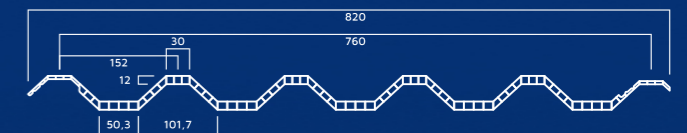

Drawing - Single Wall OD 750 Trimdeck

Pilihan Warna ● White Doff ● Blue Doff

**Single Wall
OD 1000 Trimdeck**

Drawing - Single Wall OD 1000 Trimdeck

Pilihan Warna ● White Doff ● Blue Doff

**Single Wall
OD 880 Greca**

Drawing - Single Wall OD 880 Greca

Pilihan Warna ● White Doff ● Blue Doff

**Twin Wall
OD 760**

Drawing - Twin Wall OD 760

Pilihan Warna ● White Doff ● Blue Doff

**Twin Wall
OD 860**

Drawing - Twin Wall OD 860

Pilihan Warna ● White Doff ● Blue Doff

SPESIFIKASI TEKNIS

Tipe	Standart Lenght	Standart Width	Effective Width	CNP Support Distance	Weight	Thickness	Wave Height	Slope Angle	Material
Single Wall OD 750 Trimdeck	4' m/5' m/6' m, custom**	810 mm	750 mm	750 mm (max)	± 2 kg/m' (2,67 kg/m²)	1,2 mm	25 mm	15°	UV Protection, UPVC, Pigment
Single Wall OD 1000 Trimdeck	4' m/5' m/6' m, custom**	1090 mm	1000 mm	750 mm (max)	± 2,7 kg/m' (2,7 kg/m²)	1,2 mm	38 mm	15°	UV Protection, UPVC, Pigment
Single Wall OD 880 Greca	3' m/4' m/5' m/6' m, custom**	940 mm	880 mm	750 mm (max)	± 2,3 kg/m' (2,61 kg/m²)	1,2 mm	22 mm	15°	UV Protection, UPVC, Pigment
Twin Wall OD 760	4' m/5' m/6' m, custom**	820 mm	760 mm	1200 mm (max)	± 4,2 kg/m' (5,53 kg/m²)	12 mm	45 mm	15°	UV Protection, UPVC, Pigment
Twin Wall OD 860	4' m/5' m/6' m, custom**	926 mm	860 mm	1200 mm (max)	± 4,7 kg/m' (5,46 kg/m²)	12 mm	45 mm	15°	UV Protection, UPVC, Pigment